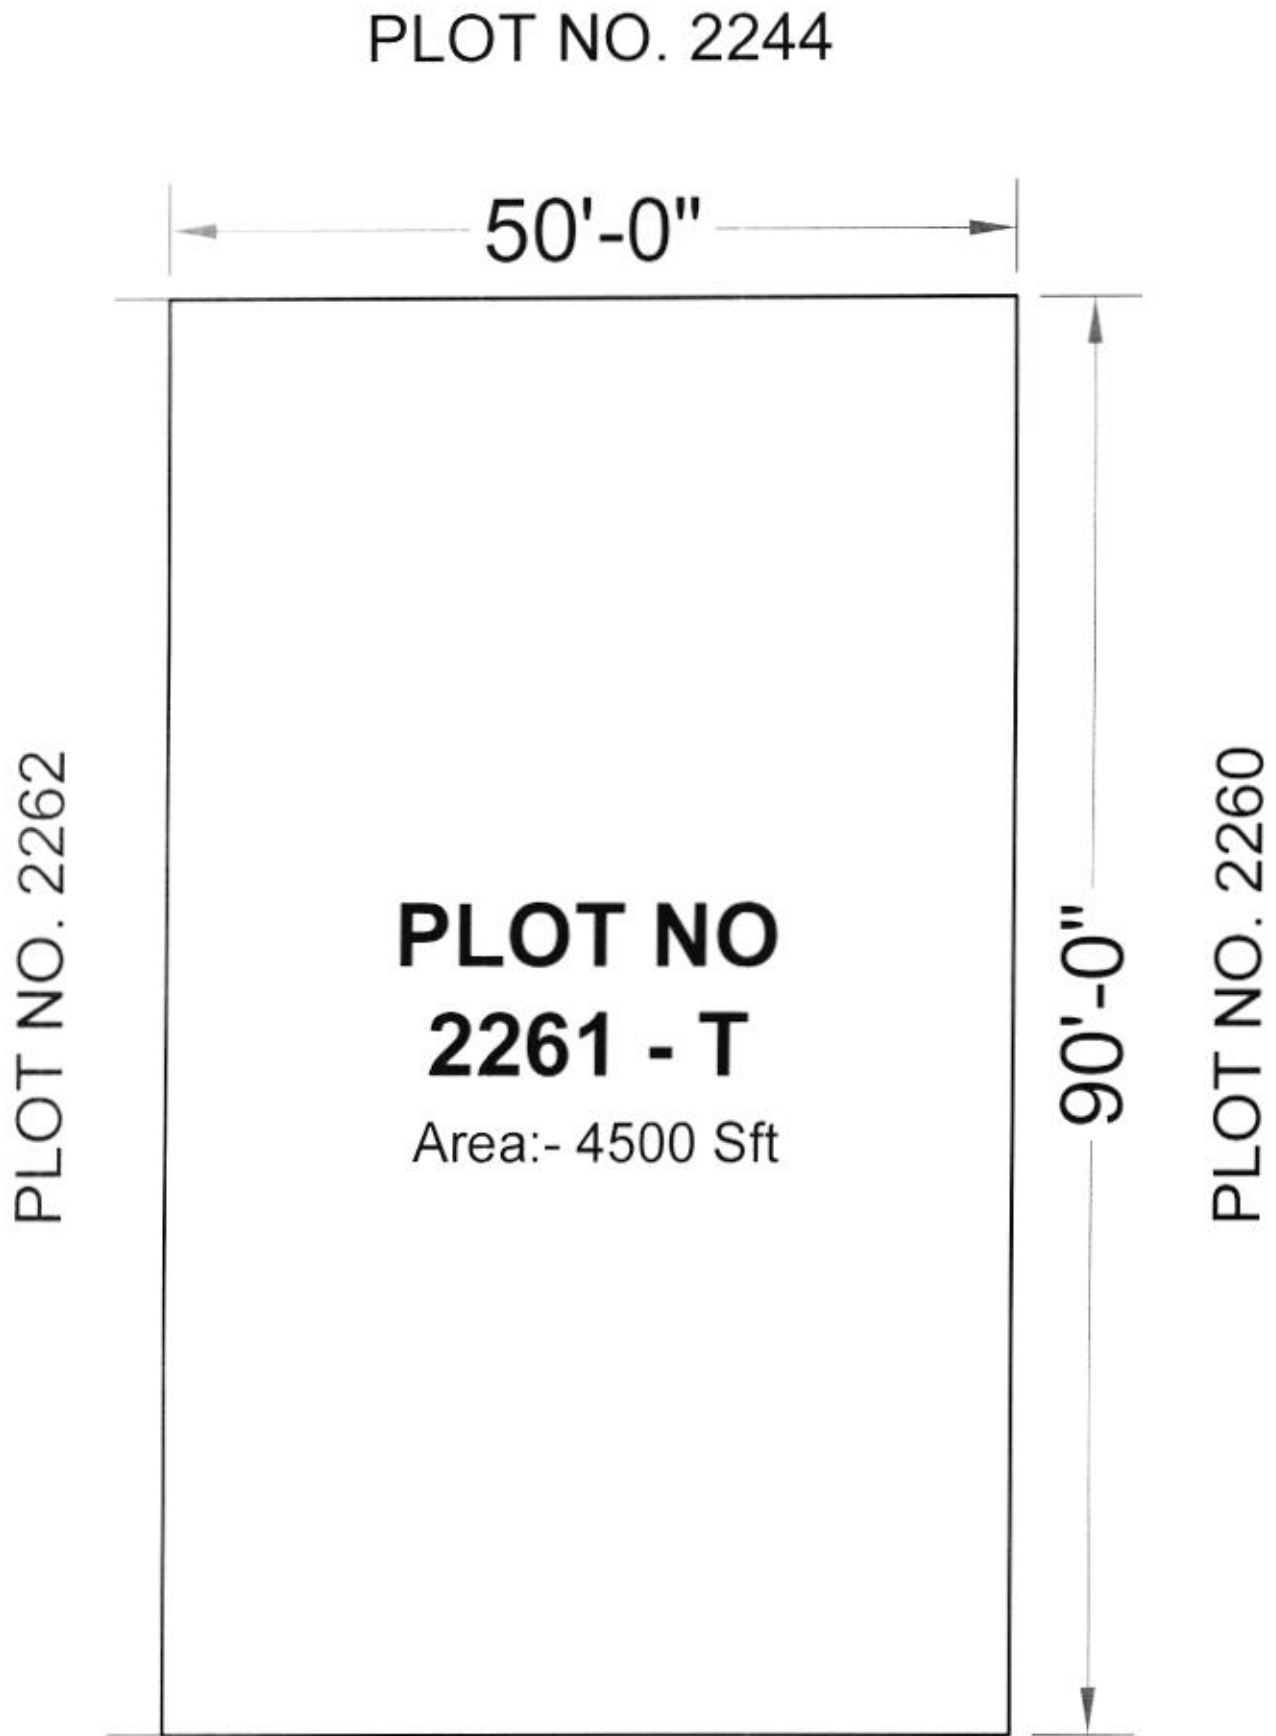

AREA SKETCH OF PLOT NO. 2261 - T PH-7

ROAD 50'-0" WIDE