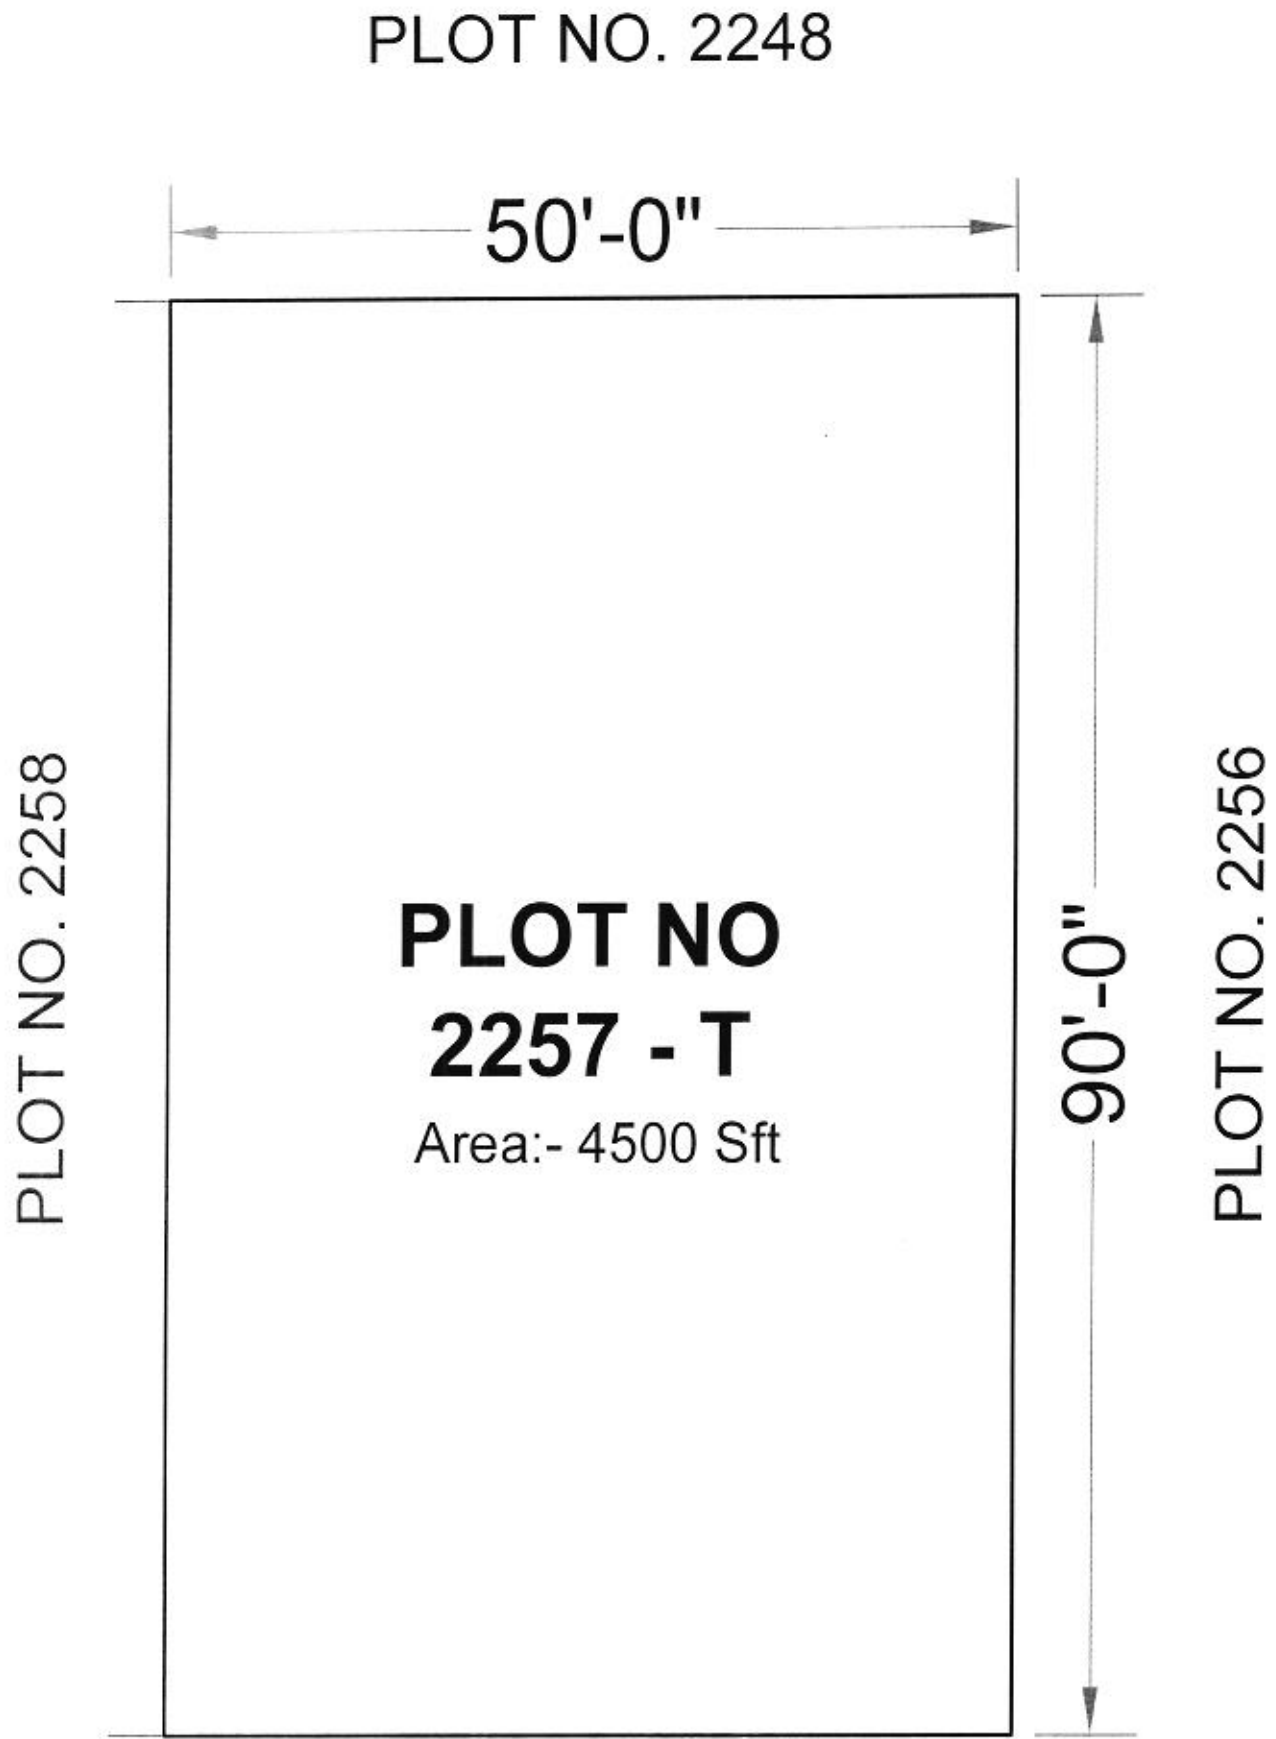

AREA SKETCH OF PLOT NO. 2257 - T PH-7

ROAD 50'-0" WIDE