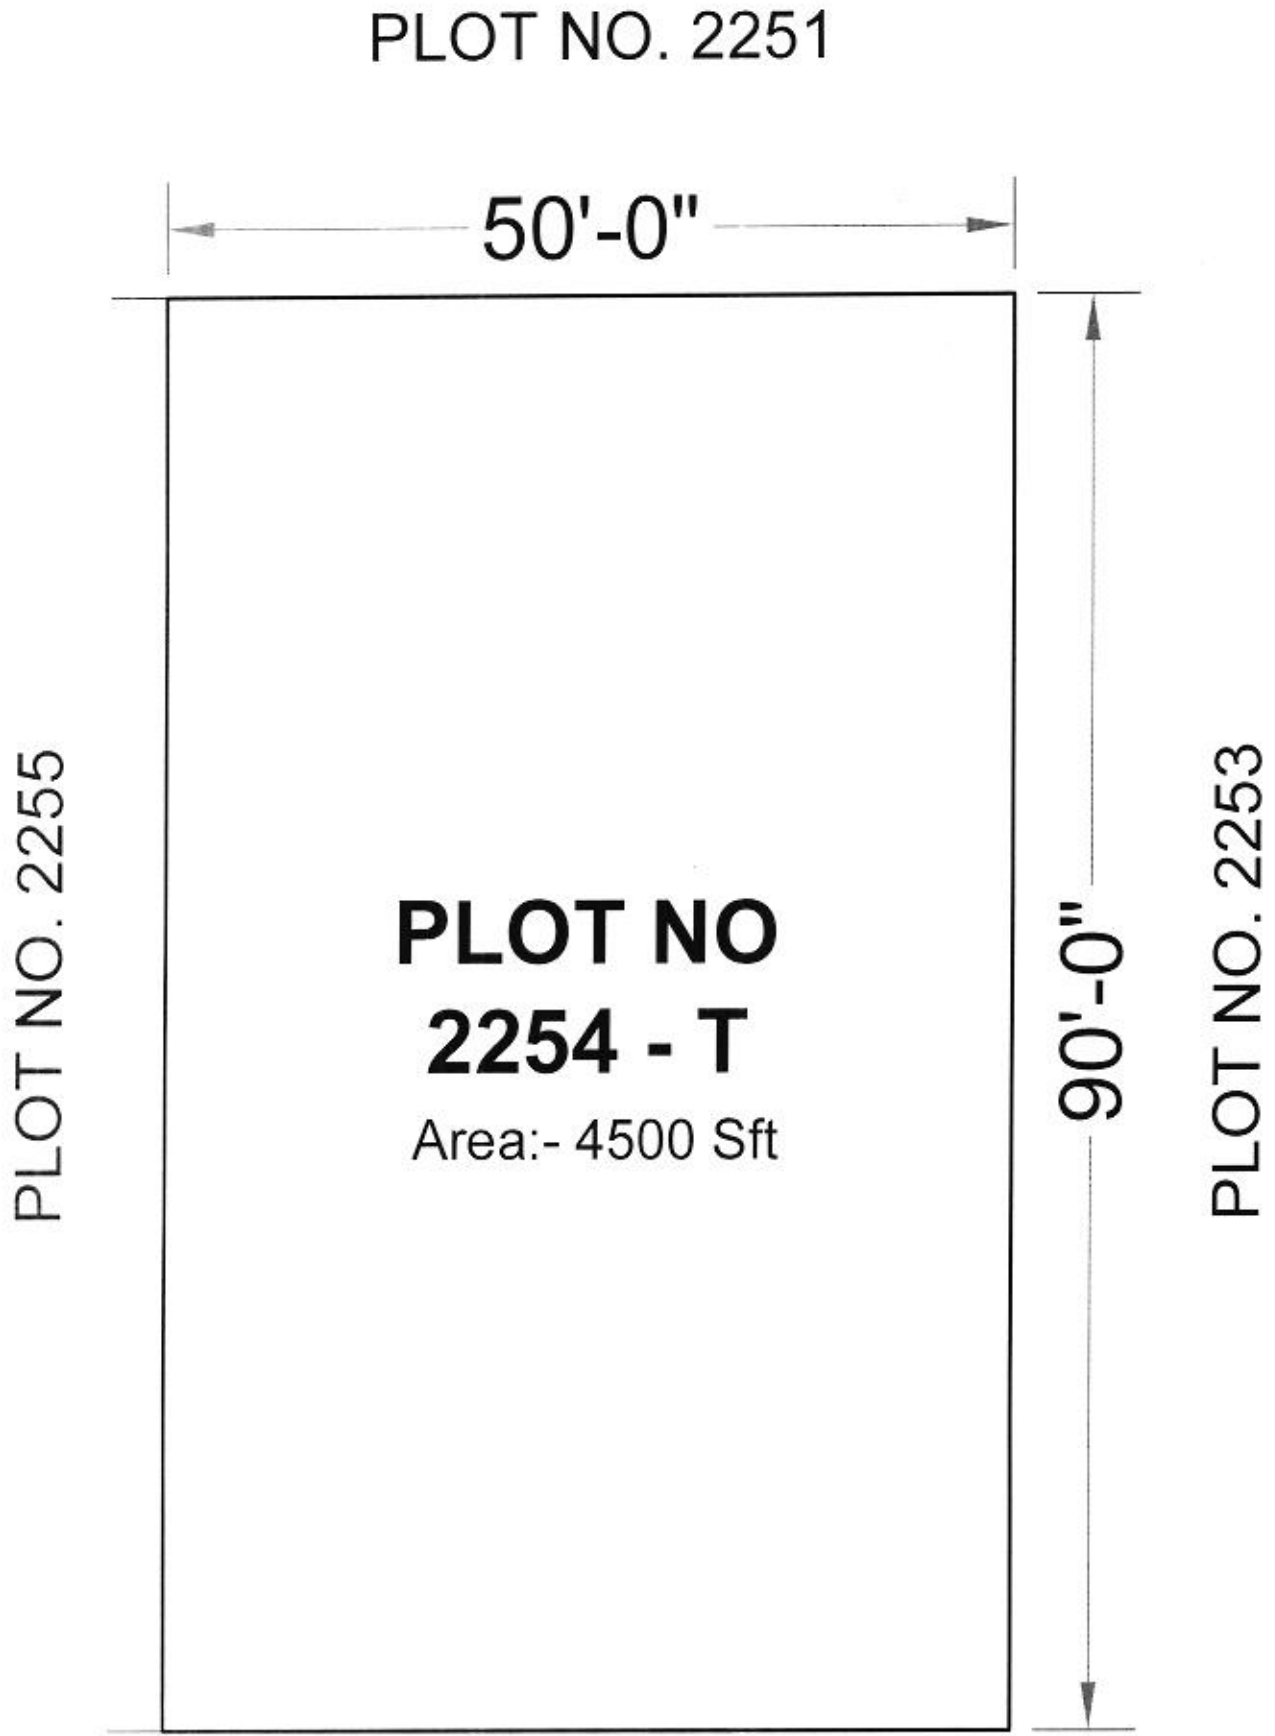

AREA SKETCH OF PLOT NO. 2254 - T PH-7

ROAD 50'-0" WIDE