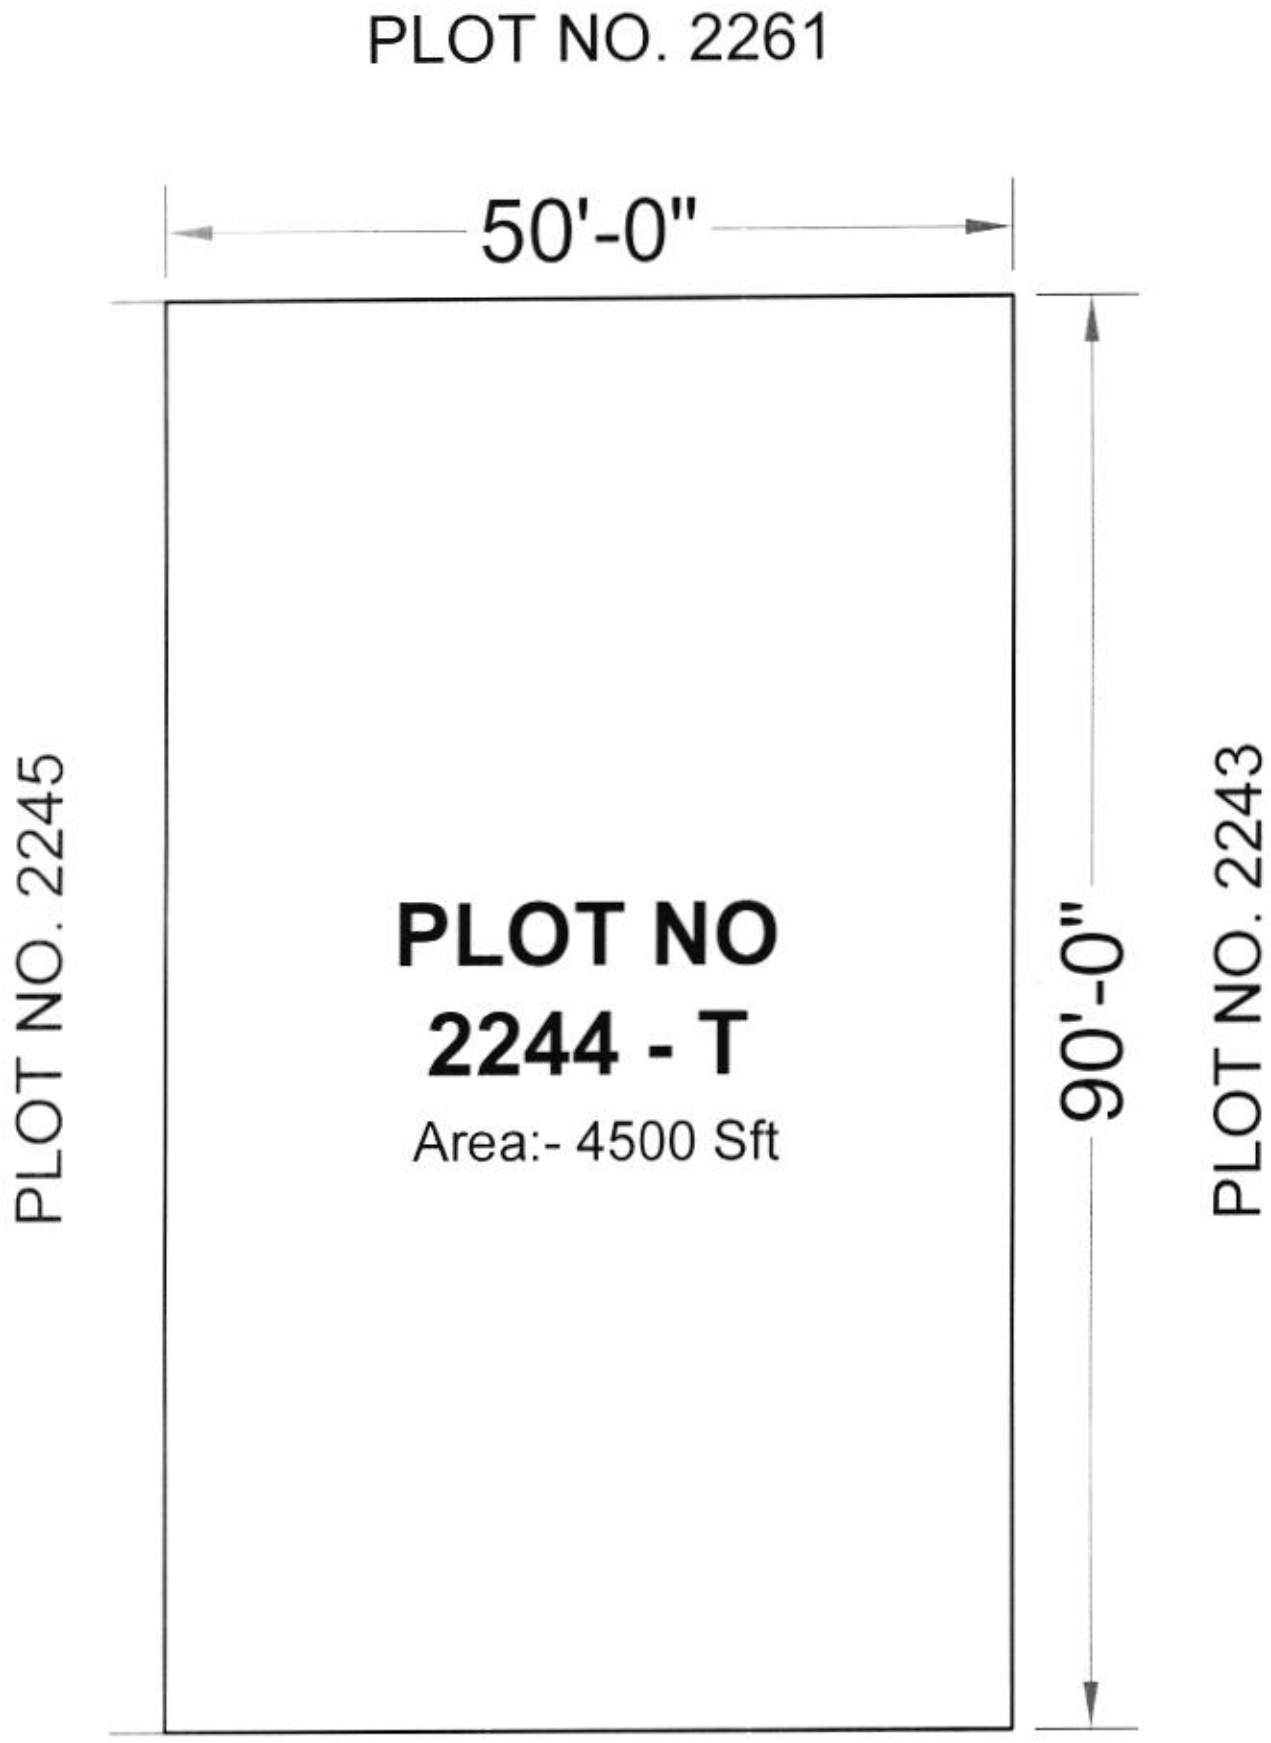

AREA SKETCH OF PLOT NO. 2244- T PH-7

ROAD 50'-0" WIDE