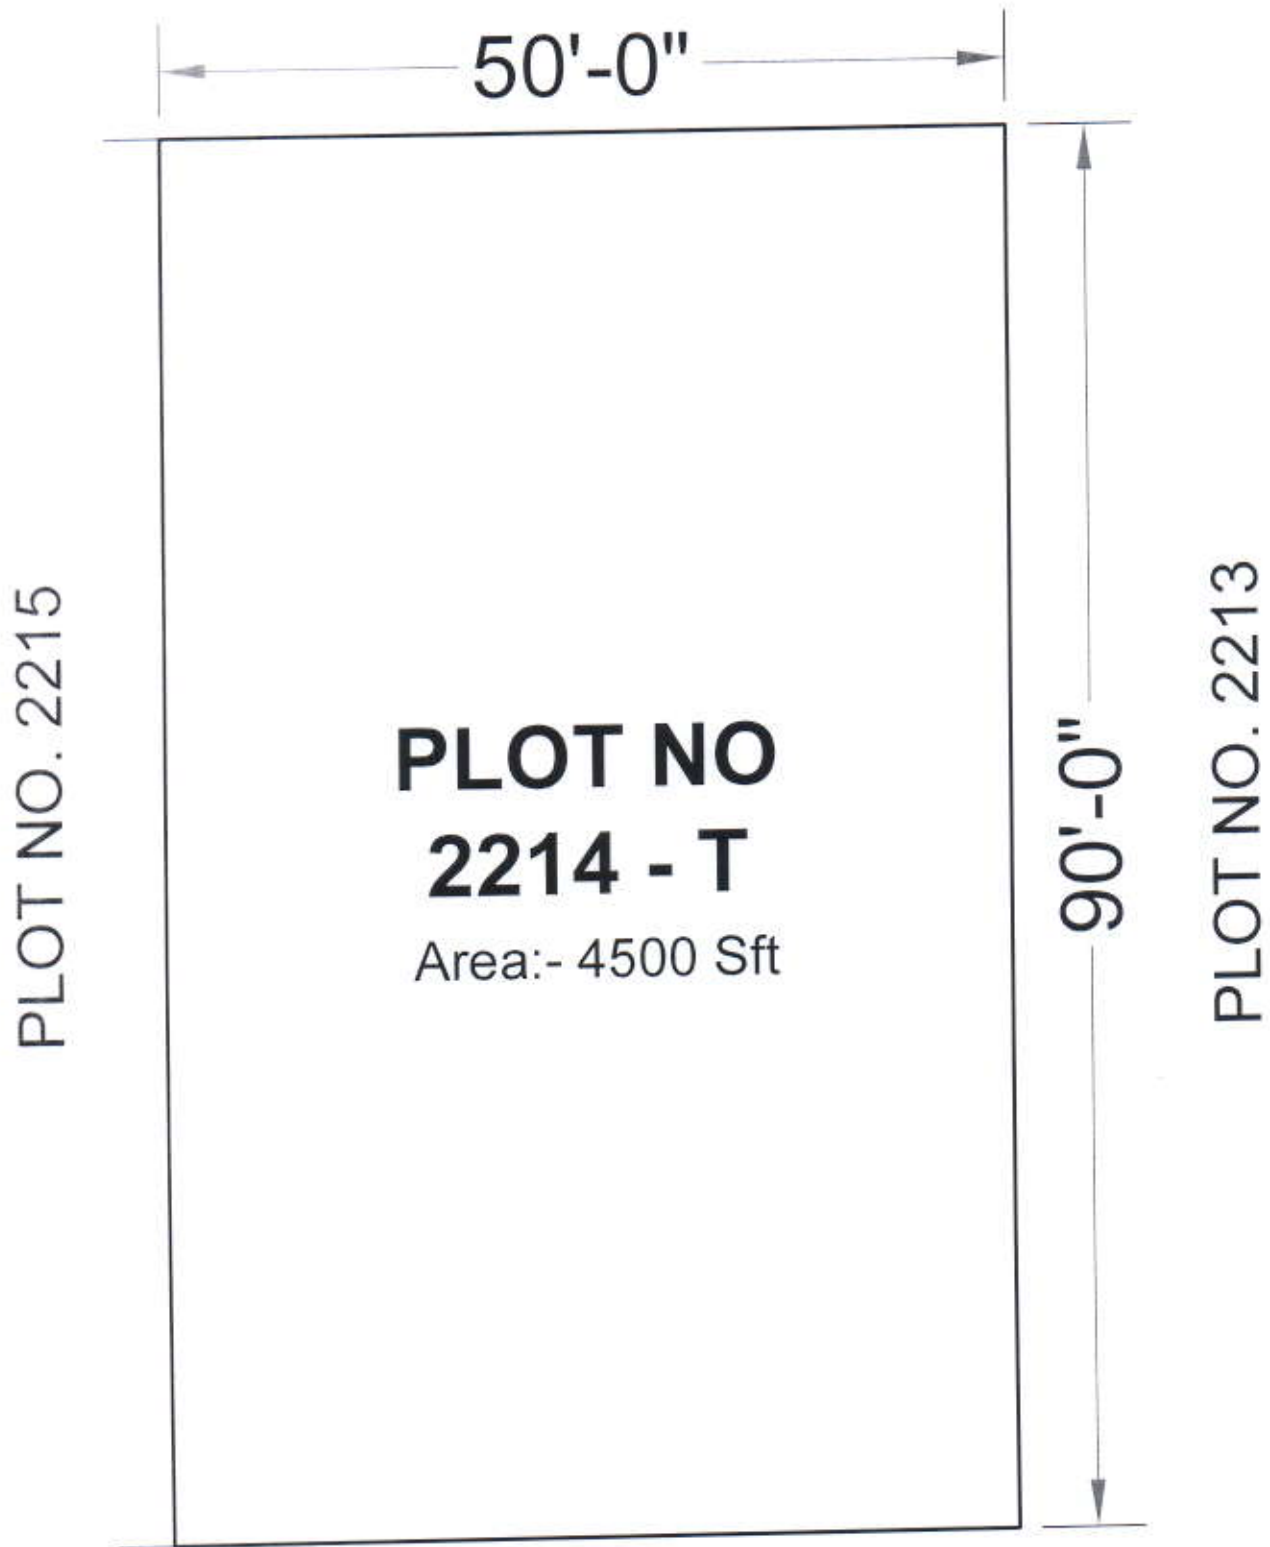

AREA SKETCH OF PLOT NO. 2214 - T PH-7

PLOT NO. 2235

ROAD 40'-0" WIDE